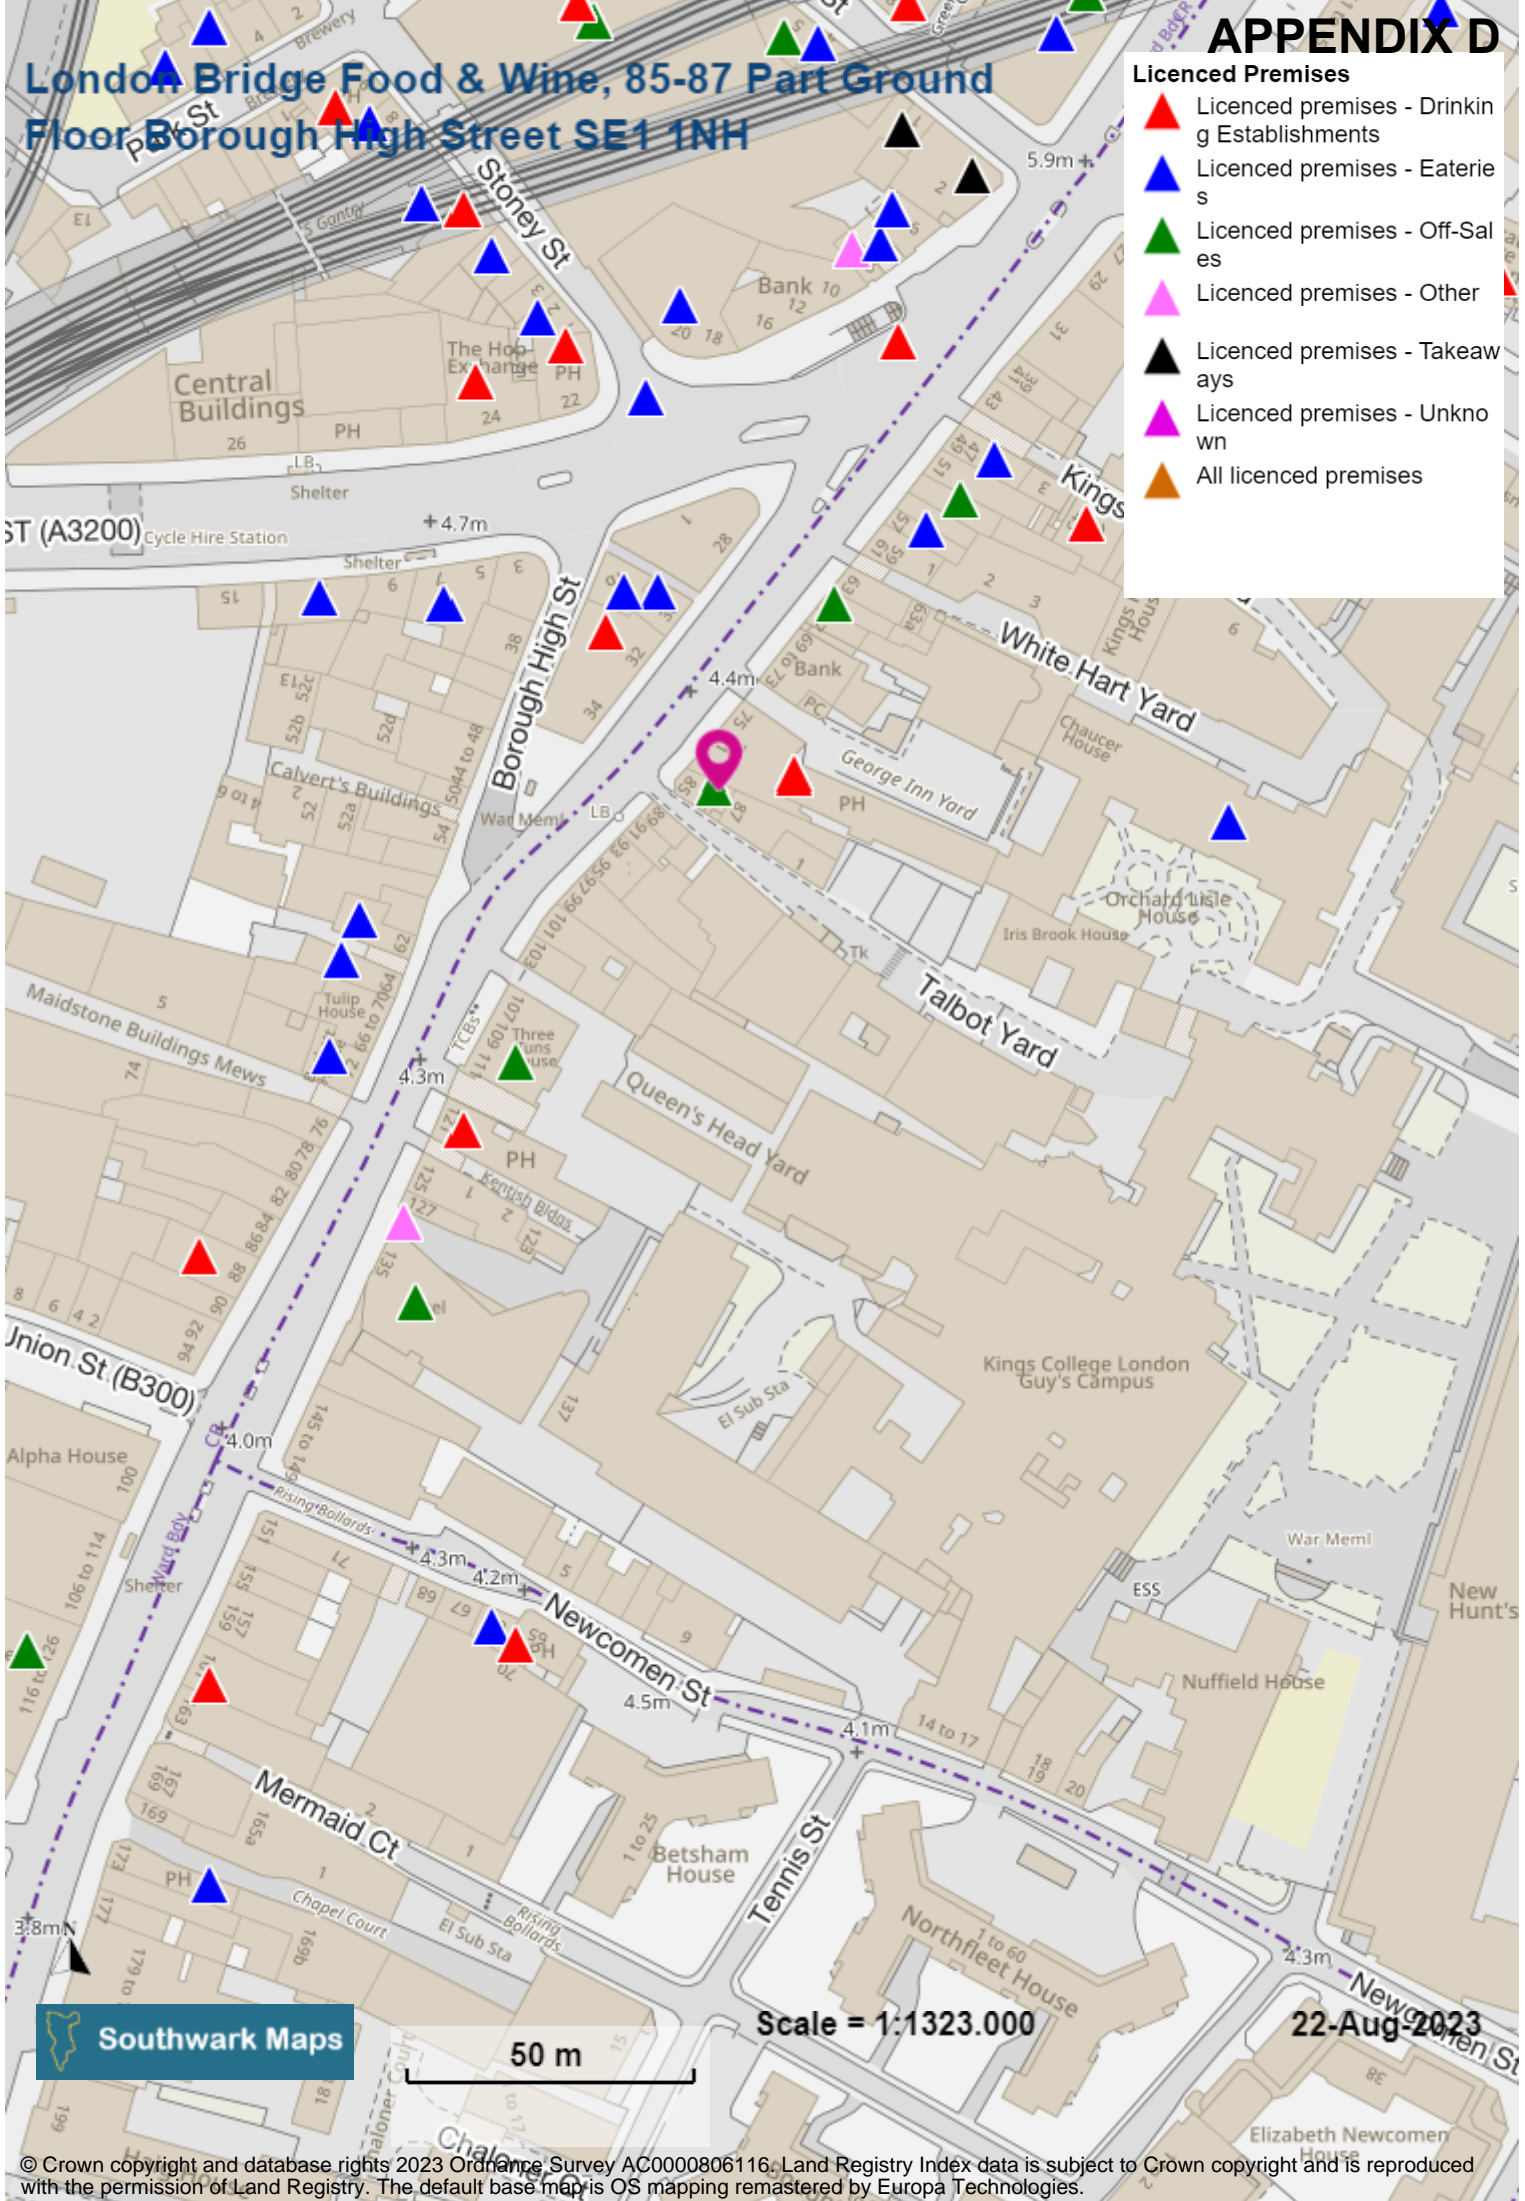

APPENDIX D

London Bridge Food & Wine, 85-87 Part Ground Floor, Borough High Street SE1 1NH

- Licensed Premises**
 - ▲ Licenced premises - Drinking Establishments
 - ▲ Licenced premises - Eateries
 - ▲ Licenced premises - Off-Sales
 - ▲ Licenced premises - Other
 - ▲ Licenced premises - Takeaways
 - ▲ Licenced premises - Unknown
 - ▲ All licenced premises

Southwark Maps

50 m

Scale = 1:1323,000

22-Aug-2023